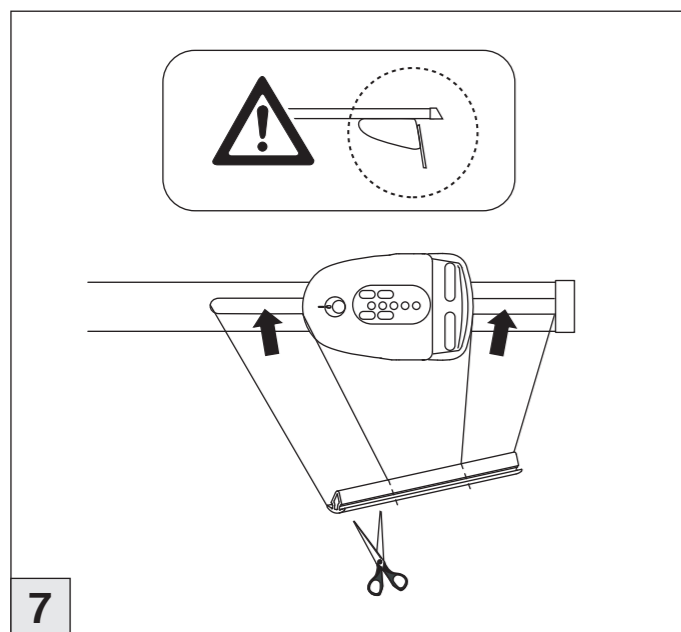

Atera SIGNO

Ford C-Max
Ford Focus (3+5-türig/doors/portes)

08/2003–11/2010
12/2004–04/2011

Ford Focus Kombi (o. Reling/without rail/sans barres) 12/2004–04/2011
Ford Focus (4-türig/doors/portes) 04/2005–04/2011

Atera SIGNO

Ford C-Max 08/2003–11/2010
Ford Focus 12/2004–04/2011
(3+5 türig/doors/portes)
Ford Focus Kombi 12/2004–04/2011
(ohne Reling/without rail/sans barres de toit)
Ford Focus 04/2005–04/2011
(4 türig/doors/portes)

Part-No. : 044 130
Part-No. : 045 130