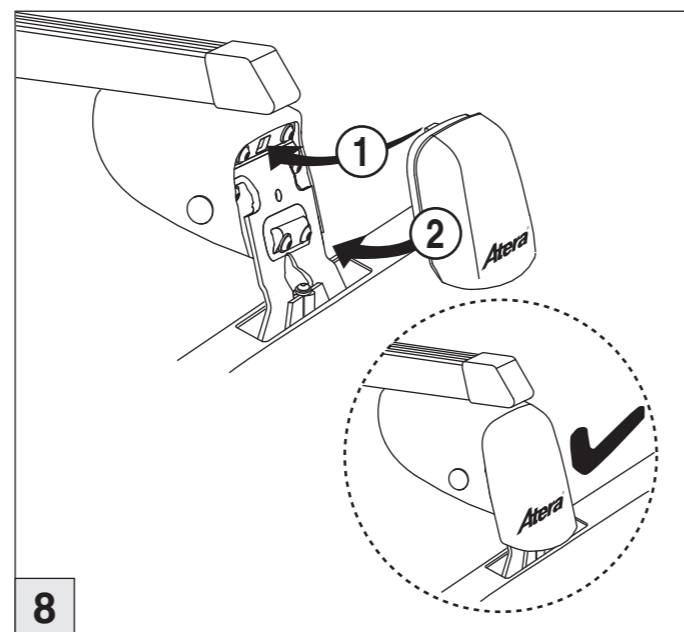

Atera SIGNO

Ford C-Max
Ford Focus (3+5-türig/doors/portes)

08/2003–11/2010
12/2004–04/2011

Ford Focus Kombi (o. Reling/without rail/sans barres) 12/2004–04/2011
Ford Focus (4-türig/doors/portes) 04/2005–04/2011

Atera SIGNO

Ford C-Max 08/2003–11/2010
Ford Focus 12/2004–04/2011
(3+5 türig/doors/portes)
Ford Focus Kombi 12/2004–04/2011
(ohne Reling/without rail/sans barres de toit)
Ford Focus 04/2005–04/2011
(4 türig/doors/portes)

Part-No. : 044 130
Part-No. : 045 130