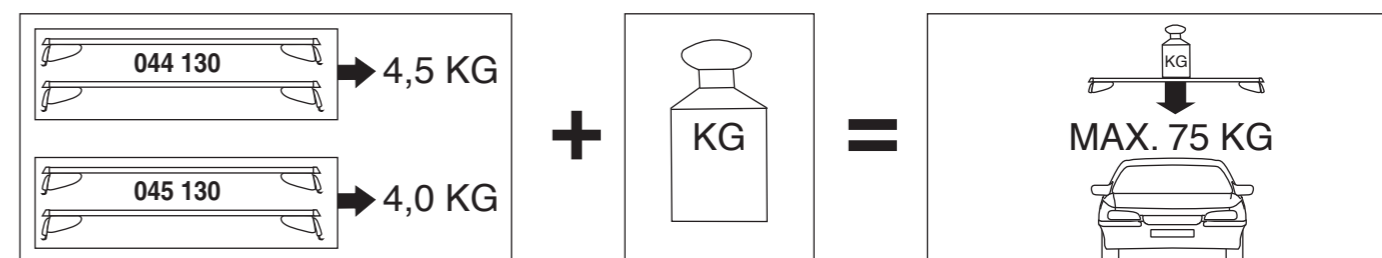

nur bei / only for Part-No.: 045 130